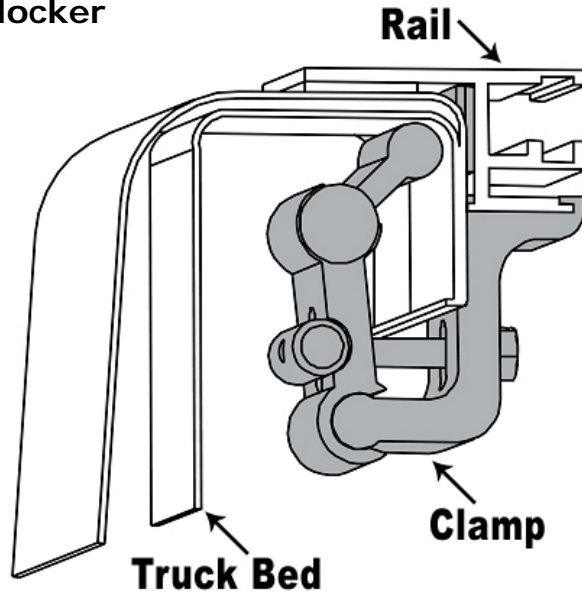

For JackRabbit and Bedlocker

Pace Edwards patented SpeedClamp™ system allows you to install your tonneau cover easily to the truck with out drilling into the sides of the bed. These innovative clamps hold the rails securely to the truck yet are small and attractive looking.